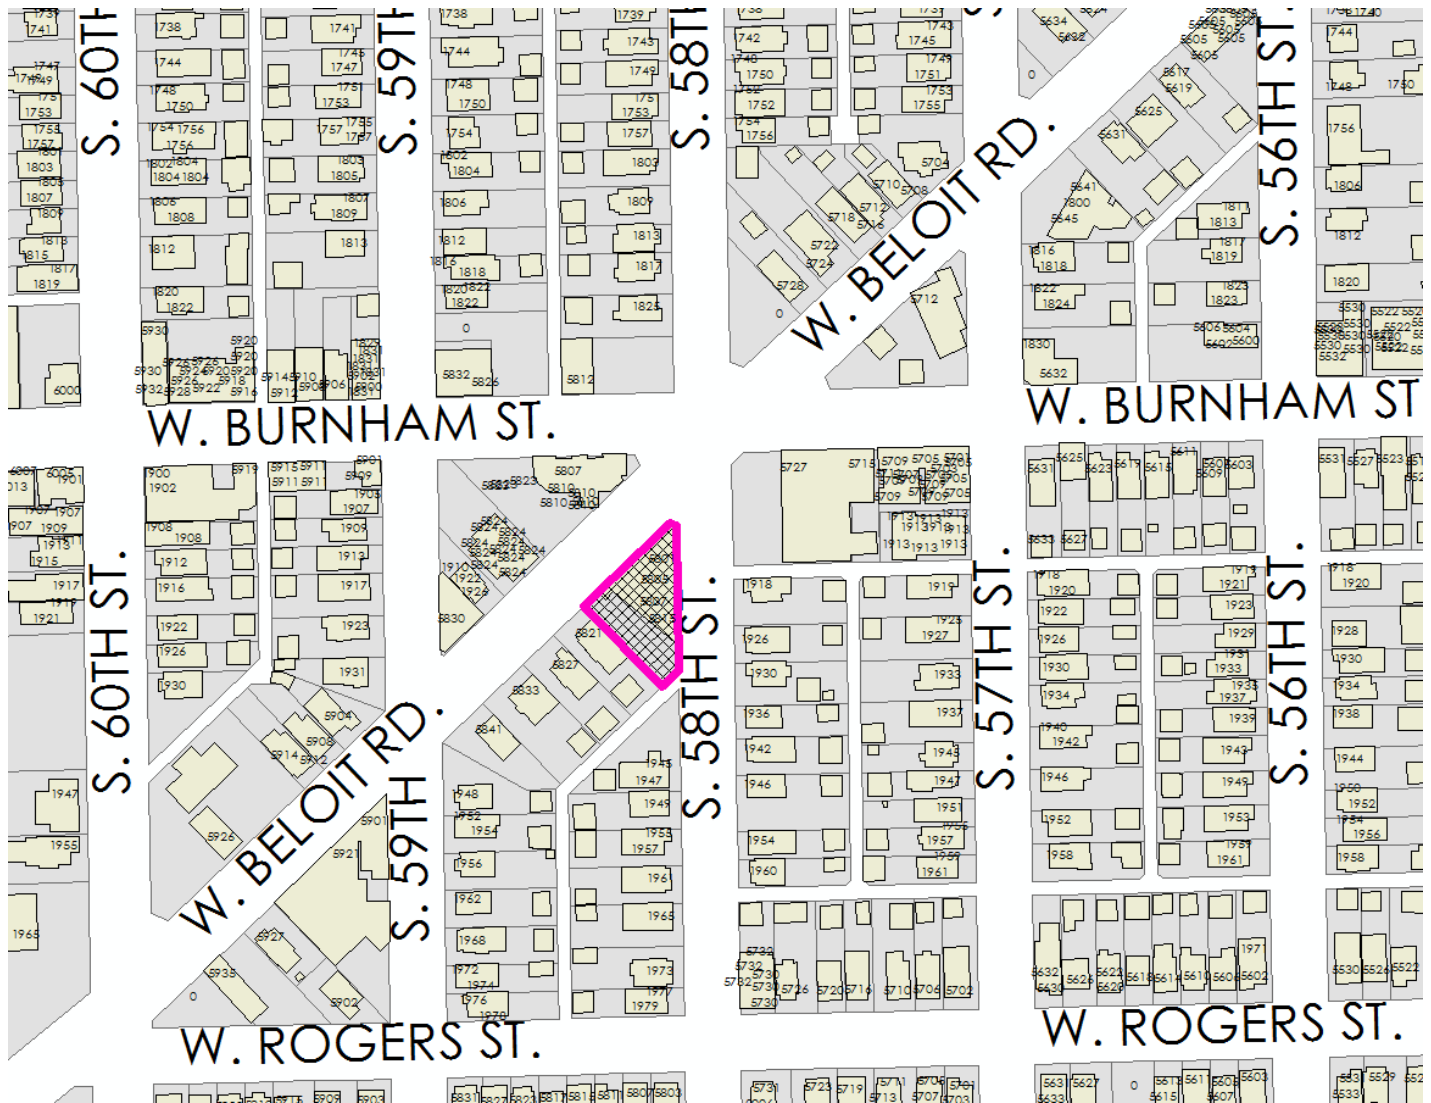

Special Use Permit for Super Liquor & Grocery, a proposed liquor and grocery store and mixed use, to be located at 5801-15 W. Beloit Rd.

Legend

- Structures
- Parcel
- Project Area